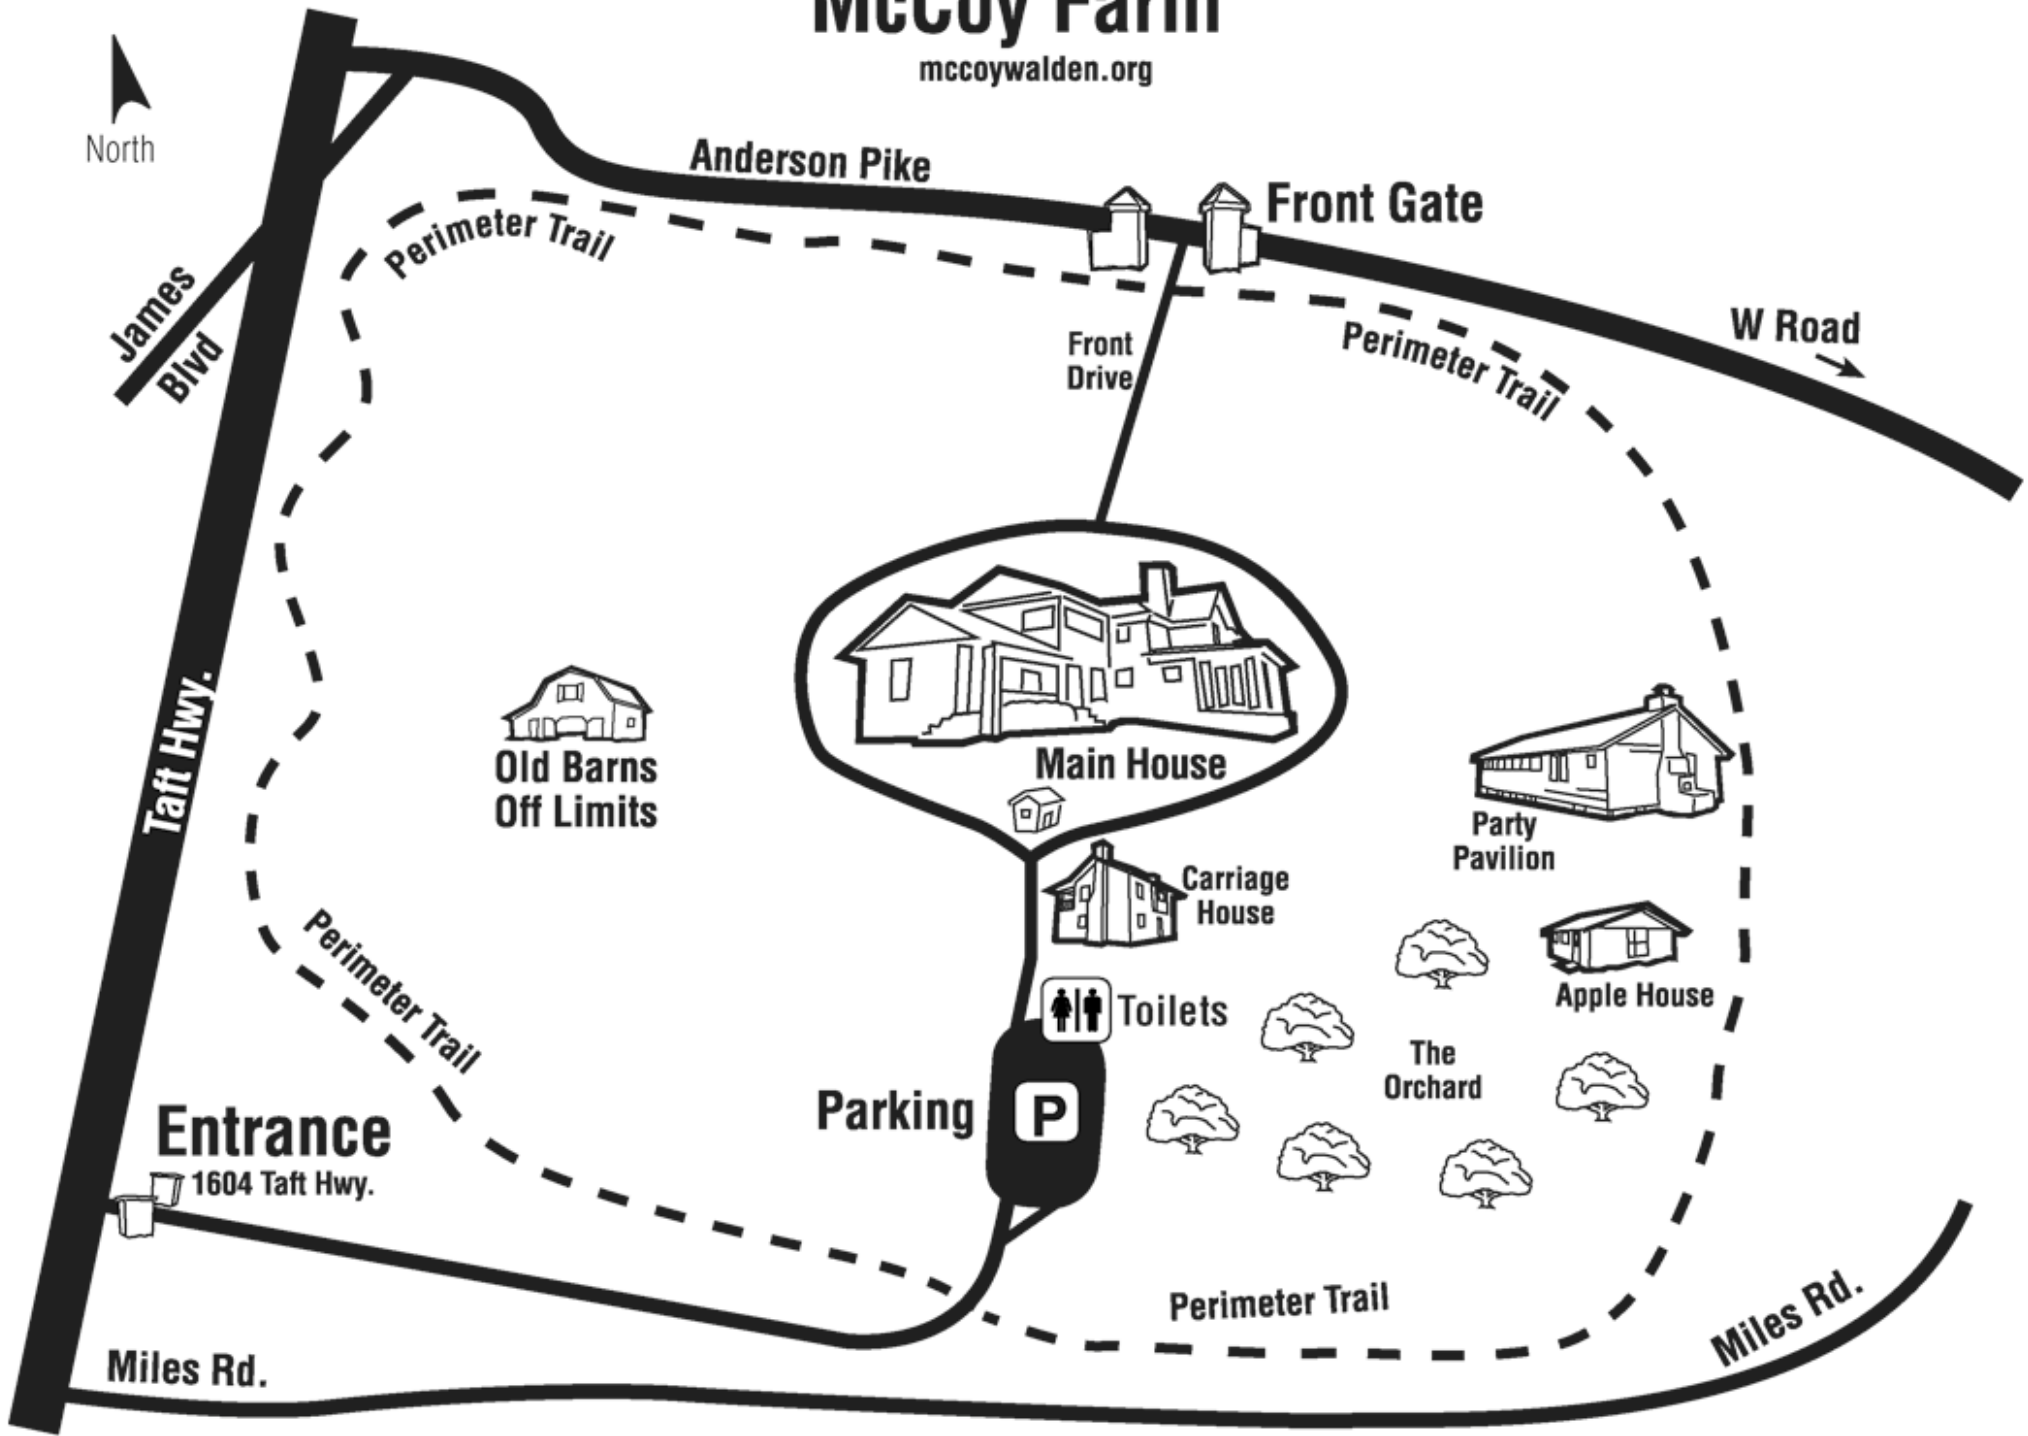

# McCoy Farm

mccoywalden.org

North

Anderson Pike

Front Gate

W Road

James Blvd

Front Drive

Perimeter Trail

Perimeter Trail

Taft Hwy.

Old Barns  
Off Limits

Main House

Party Pavilion

Carriage House

Apple House

Toilets

The Orchard

Perimeter Trail

Entrance

1604 Taft Hwy.

Parking

P

Perimeter Trail

Miles Rd.

Miles Rd.

McCoy Parking Please use gravel lot.

1604 Taft Hwy.